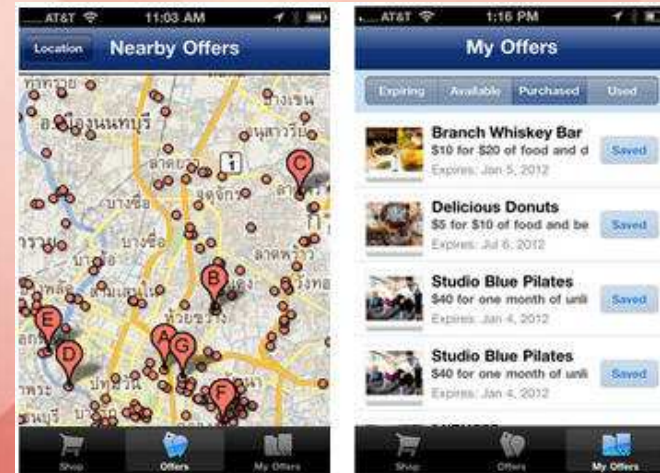

The Eyes Capture Engine

The Advertising media

- ❖ Welcome messages
- ❖ The company present
- ❖ Nearby upcoming promotion
- ❖ Product advertisement
- ❖ Marketing inspiration
- ❖ Customer engagement
- ❖ Trigger immediate happening
TV news, entertain, sport,
celebration, promotion & etc

Create New Touch Points

The point-of-sale signage VS Internet Marketing VS LBS

- Update promotional campaign
 - Customer benefit program
 - Immediate live information
 - Two-way communications
- Coupon/pictures/contents downloading

Revenue Sharing Model

Free License - Free Operate – Share Revenue

THE INTEGRATING OF IN-STORE & INTERNET MARKETING

Low Cost Advertising Rate

Digital Signage : Media Airtimes pattern

Package	Package Available	Airing Time	Ad. Length	Spot / 15 min.	Spot/ hour	Spot/ day	Spot/ month	Cost/ month	Avg. cost/ spot	Max. Rev/ 20Pack
1 Star Ads Sign	20 Pack	0700-2200 (15 Hrs.)	30 Sec.	1	4	60	1,800	500	0.27	10,000
2 Stars Ads Sign	20 Pack	0700-2200 (15 Hrs.)	30 Sec.	1	4	60	1,800	900	0.50	18,000
3 Stars Ads Sign	20 Pack	0700-2200 (15 Hrs.)	30 Sec.	1	4	60	1,800	1,800	1.00	36,000